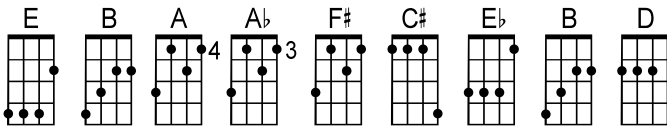

Andrew WK - Party Hard

Riff - Intro

Start on E (piano on its own).

The riff is something along the lines of this:

EEEE B AAA G# F#F#F#F# C#BBBB E b EEEE

I've found going from a conventional A to the bar version for the descending part works quite well. Then for the verse and chorus I just play a simplified set of chords.

I've simplified the chords in the song

Intro

When it's time to party we will party hard (Robot Voice)

Verse

E B A

You, You work all night (all night)

F# B

And when you work you don't feel all right

E A E A

party hard party hard, party hard, party hard...)

A B E

All right

Verse (Repeat as above)

You, you fight that fight

And when you're fightin' you feel all right

But when, when things stop feeling all right (all right)