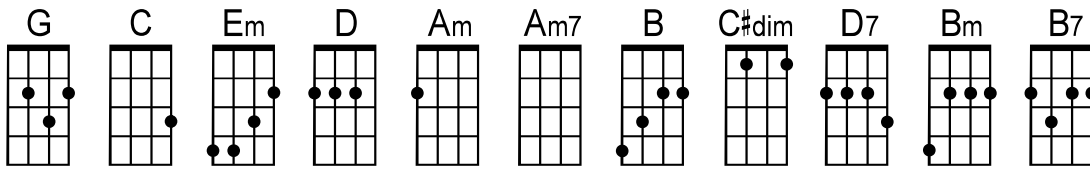

Art Garfunkel - Bright Eyes

Verse

G C G
Is it a kind of dream
Em C G
Floating out on the tide
D D G C
Following the river of death downstream
am7 D
Or is it a dream

D G C G
There's a fog along the horizon
Em C G
A strange glow in the sky
D D G C
And nobody seems to know where you go
B
And what does it mean
C#dim G D G
Oh, oh is it a dream

Chorus

Bm C D7
Bright eyes, burning like fire
Bm C Am
Bright eyes, how can you close and fail
B7 Em D7 G
How can the light that burned so brightly
C Am D7 G
Suddenly burn so pale, bright eyes

Em C (repeat as verse)

Is it a kind of shadow
Reaching in to the night
Wandering over the hills unseen
Or is it a dream

There's a high wind in the trees
A cold sound in the air
And nobody ever knows when you go
And where do you start
Oh, oh into the dark